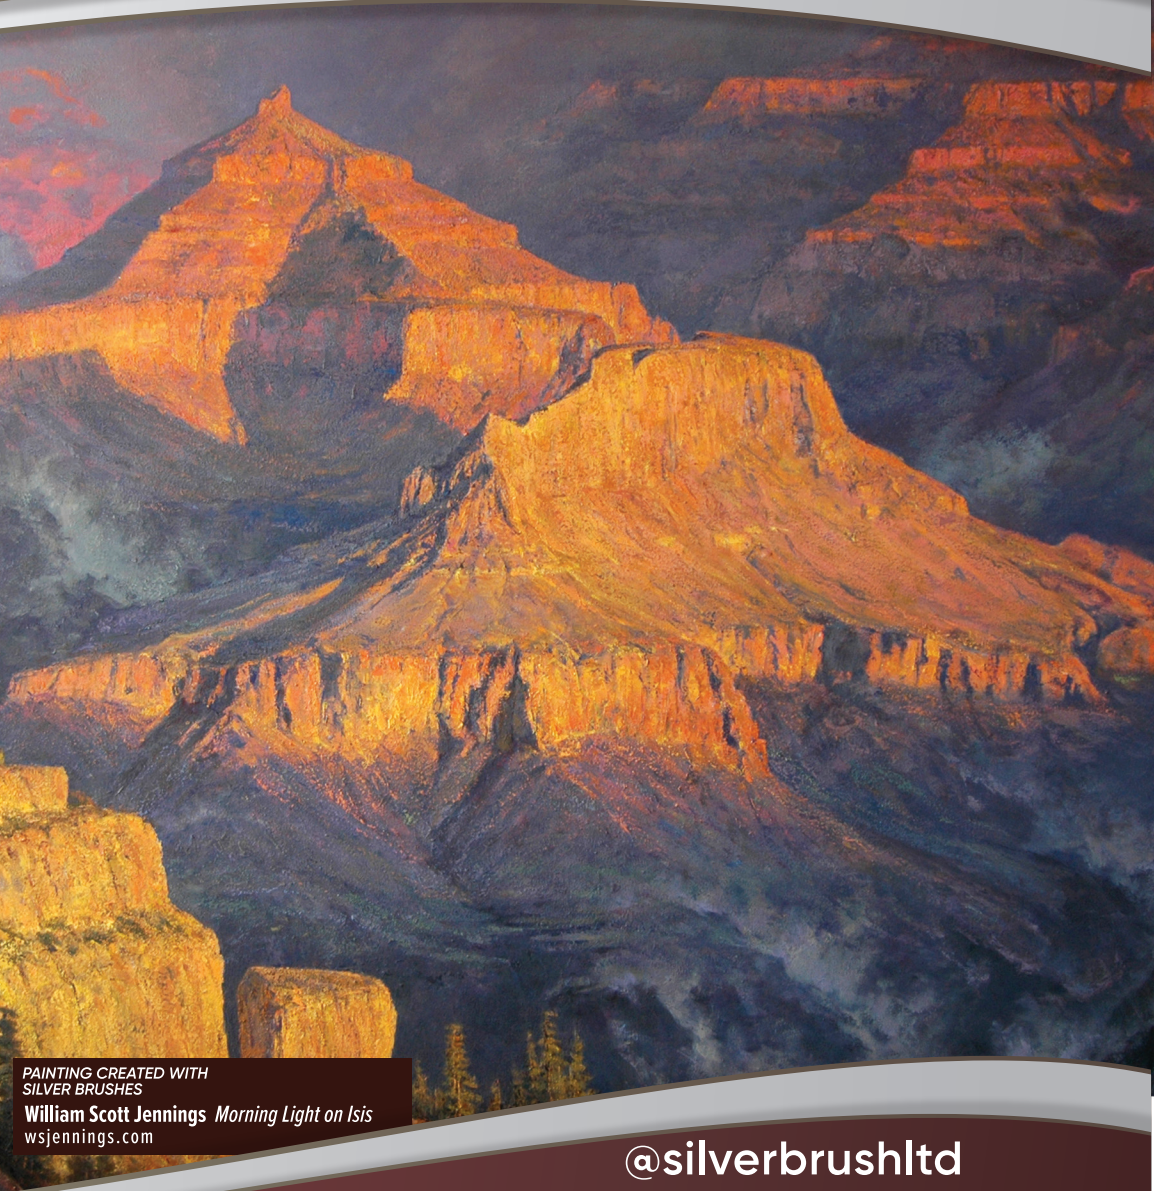

# Silverstone®

Long Handle Artist Brushes

○ OIL   △ ACRYLIC

Silver Brush  
LIMITED®

← SCAN Choose the perfect brush!

○ ○ ○ ○ WATERCOLOR  
○ ○ ○ ○ ACRYLIC  
○ ○ ○ ○ OIL

## FINEST QUALITY INTERLOCKED CHUNGKING WHITE NATURAL BRISTLE

Exceptional. Made from naturally curved and interlocked bristles with long flagged tips. Perfectly balanced and shaped maroon matte handles. The matte handles make Silverstone® the perfect plein air series. Available in shapes and sizes including jumbo sizes for large murals and easel painting. Exceptional quality.

PAINTING CREATED WITH  
SILVER BRUSHES  
William Scott Jennings *Morning Light on Isis*  
wsjennings.com

R-1147 silverbrush.com  
copyright©silverbrush.com

@silverbrushltd