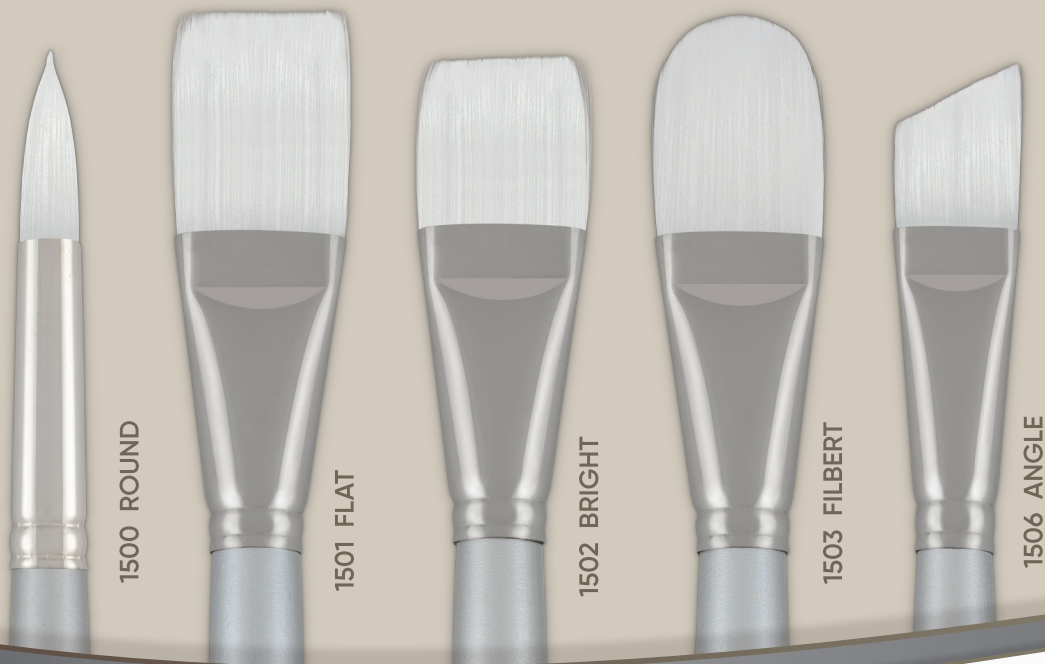

SILVERWHITE®

Long Handle Artist Brushes

ACRYLIC WATERCOLOR

Silver Brush
LIMITED®

←SCAN Choose the perfect brush!

ACRYLIC, MIXED MEDIA & WATERCOLOR PAINTING

With soft white synthetic filaments of varying lengths and multi diameter filaments, Silverwhite® long handle brushes hold color amazingly well while maintaining sharp chisel edges and round fine needle points. They imitate the finest natural hair at a fraction of the price and work perfectly for watercolors, acrylics, gouache, and all water media.

PAINTING CREATED WITH SILVER BRUSHES
Darrin White *Storm's Over*
Instagram: @darrinwhiteart

R-1537 silverbrush.com
copyright©silverbrush.com

@silverbrushltd