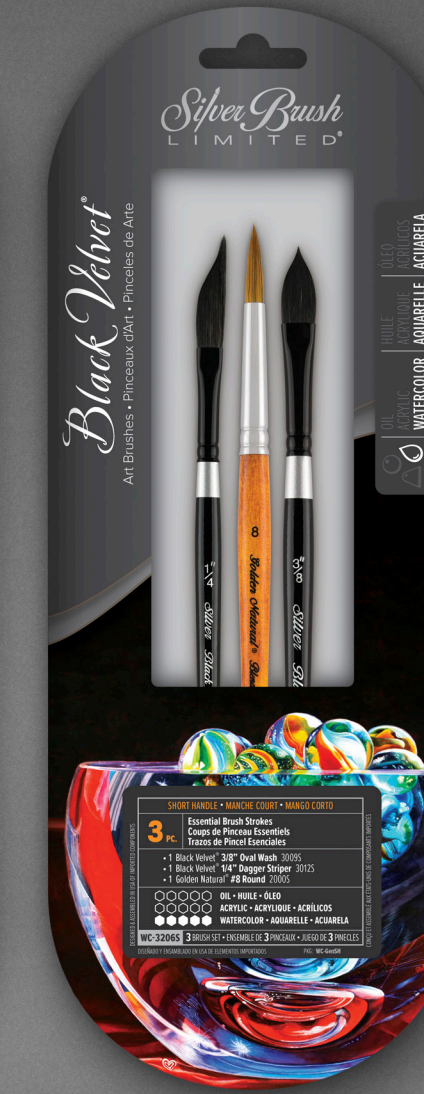

THIS SET INCLUDES:

- One #2 Round 3000S
- One #6 Round 3000S
- One #10 Round 3000S

PACKAGE WEIGHT:
65g / 2.3oz

WC-3206S ESSENTIAL BRUSH STROKES
 Featured Artist: **Soon Y Warren**
 Featured Painting: *Cosmos in Marbles*
 UPC: 765179932063
 Shelf PK: 6