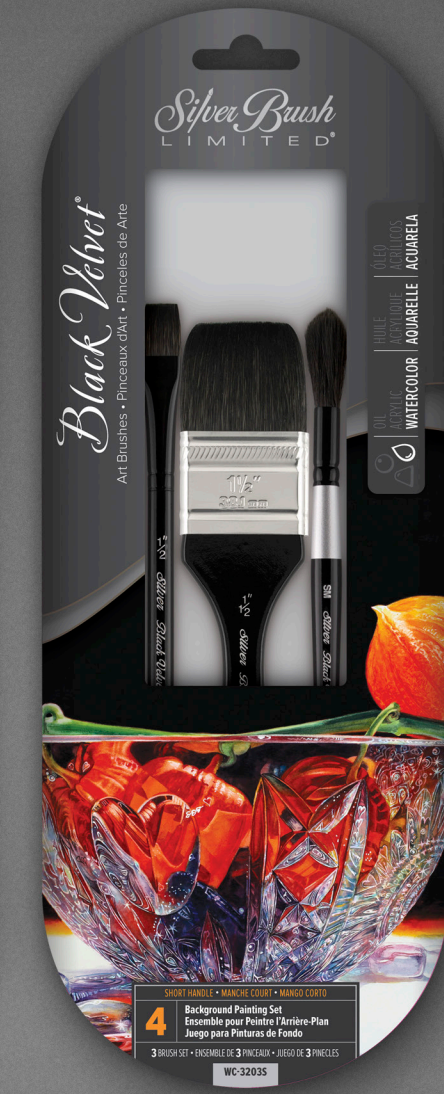

WC-3203S BACKGROUND PAINTING SET
Featured Artist: Soon Y Warren
Featured Painting: *Crystal & Korean Lantern*
UPC: 765179932032
Shelf PK: 6

THIS SET INCLUDES:

- One 1/2" Flat Wash 3008S
- One 1 1/2" Wide Wash 3014S
- One SM Jumbo Round 3025S

PACKAGE WEIGHT:
104.8g / 3.7oz

7 65179 93203 2

Head Office: (609) 443-4900 Fax: (609) 336-0274
info@silverbrush.com | www.silverbrush.com
Silver Brush Limited, 92 North Main St, Windsor, NJ 08561-0414

Silver Brush
LIMITED

Unless otherwise stated, these sets feature our latest brand design and packaging style which feature enhanced finishing techniques intended to draw the eye and captivate the imagination.

The unique shape, foil logo and interplay between the gloss and matte surfaces create a group of packages that call to customers, culminating in an entire family of products that you will be proud to display in your store... if you can keep them in stock.

Other than the information listed below the images shown left, the back of the each package in a brush line contains the same information and design.

WC-3024SX 4PC WATERCOLOR SET WITH STORAGE CASE*
Featured Artist: N/A
Featured Painting: N/A
UPC: 765179930243
Shelf PK: 6

THIS SET INCLUDES:

- One #8 Round 3000S
- One #1 Script Liner 3007S
- One 3/4" Oval Wash 3009S
- One Tuscany™ Zipper Case (Red)

285.75 mm	Package Height	11.25"
139.7 mm	Package Width	5.5"
31.75 mm	Package Depth	1.25"
345g	Package Weight	12.2oz

*NOT PICTURED. LEGACY PACKAGE DESIGN.

7 65179 93024 3

For more information regarding these and other Silver Brush Limited® brush sets or to place an order, please use the contact information listed left to contact our eager sales team. Packages displayed above portray final designs currently entering production and as such, delivered packages may vary slightly in dimension and design.

Silver Brush
LIMITED

Head Office: (609) 443-4900 Fax: (609) 336-0274
info@silverbrush.com | www.silverbrush.com
Silver Brush Limited, 92 North Main St, Windsor, NJ 08561-0414