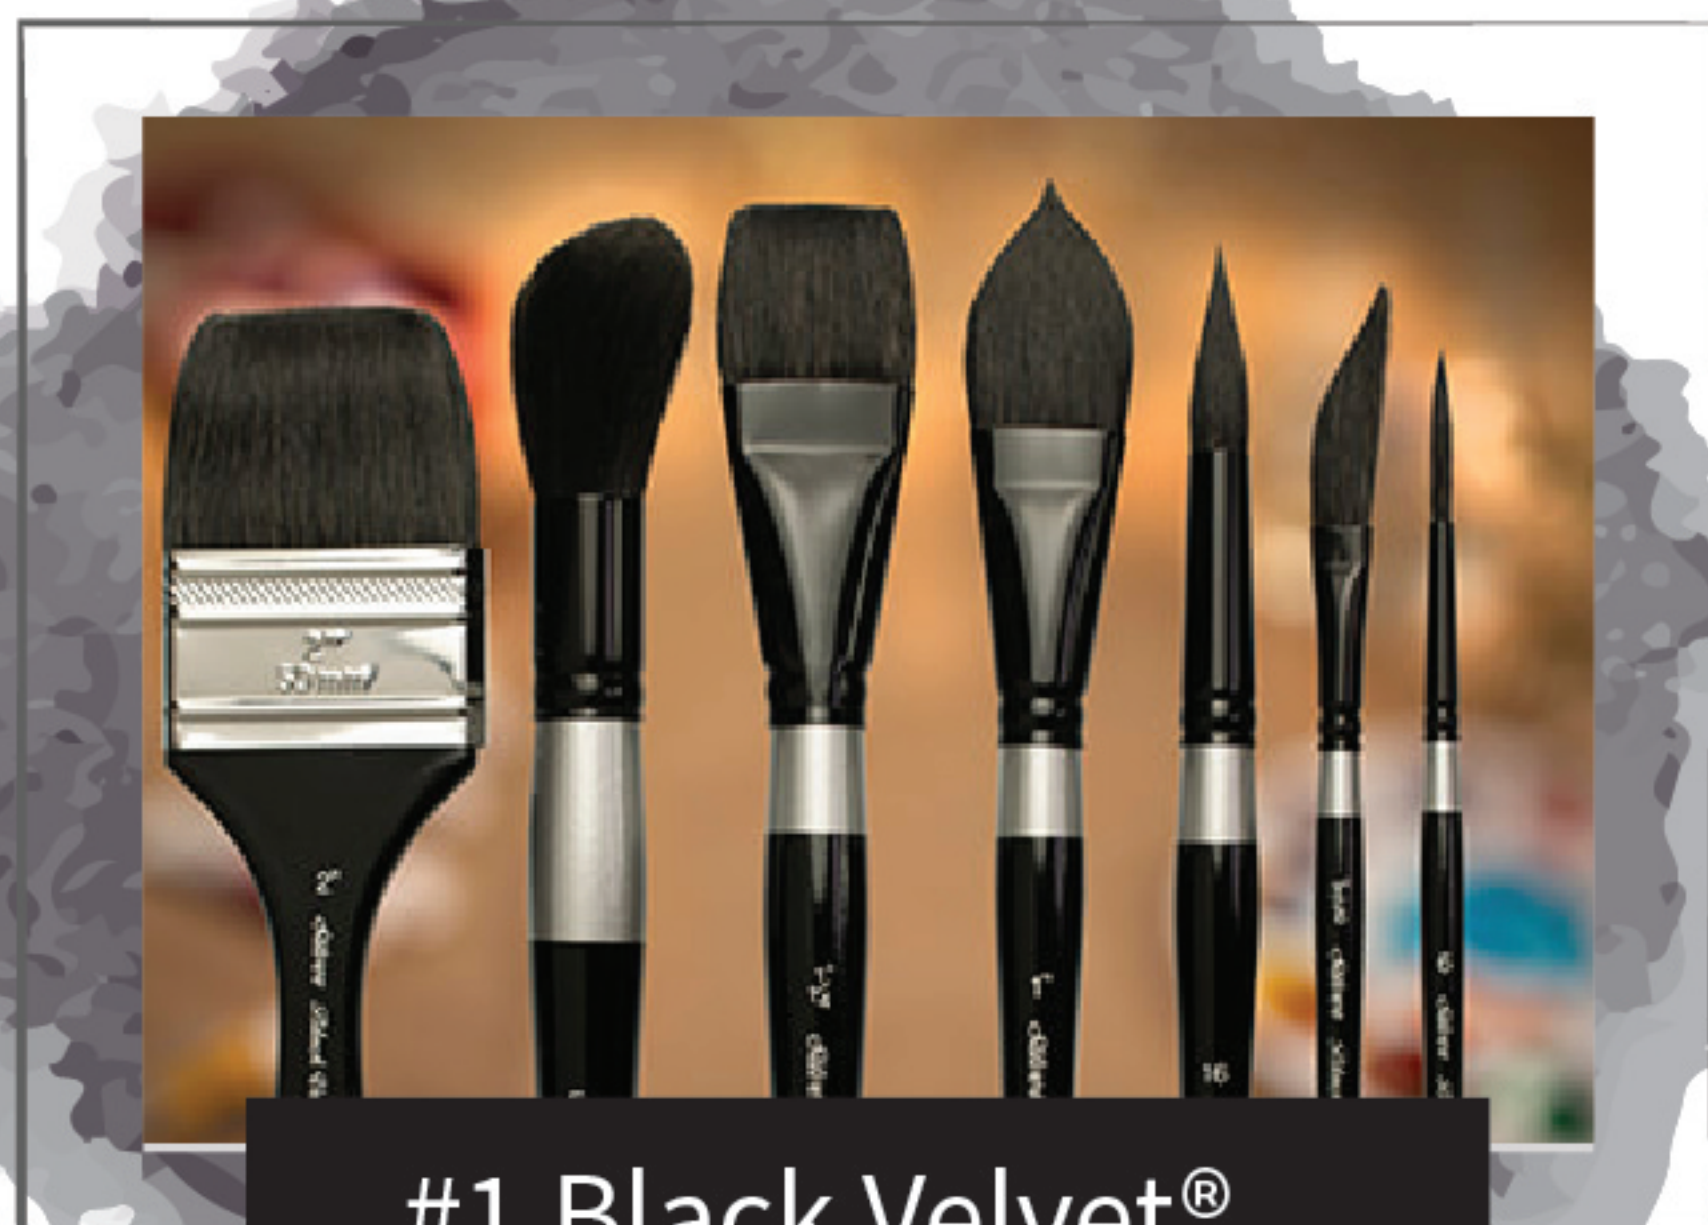

OUR TOP TEN BEST SELLERS

Silver Brush
LIMITED®

#1 Black Velvet®

#2 Bristlon®

#3 Ruby Satin®

#4 Grand Prix®

#5 Silver Mops™

#6 Silverwhite®

#7 Renaissance®

#8 Ultra Mini®

#9 Silver Silk 88®

#10 Golden Natural®

Are you carrying our **TOP TEN** best selling lines?

- *Greater Profitability!*
- *Compact Displays!*
- *MAP Pricing!*

Find out more about
Silver Brush Ltd, please visit: